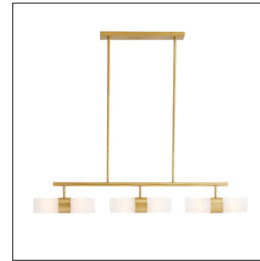

ARTERIOS

TIPTON CHANDELIER

89069
 H: 12 IN, W: 46 IN, D: 3.5 IN
 Antique Brass
 Contract Suitable As Is

Natural stone and fine metalwork are combined to create this elegantly modern chandelier. White alabaster shades grace each of the two-light fixtures, which are centered by an antique brass belt and matching frame. Finish will vary. Additional pipe available (PIPE-203). Damp-rated, although limited outdoor areas may affect finish.

APPEARANCE

Material	Alabaster, Iron
Finish	Antique Brass, White
Finish Will Vary	true
Top Coat/Sealant	true

DIMENSIONS

Chandelier	H: 7 IN, W: 46 IN, D: 3.5 IN
Minimum Hanging Height	12 IN
Maximum Hanging Height	30 IN
Canopy	H: 1 IN, W: 18 IN, D: 4 IN