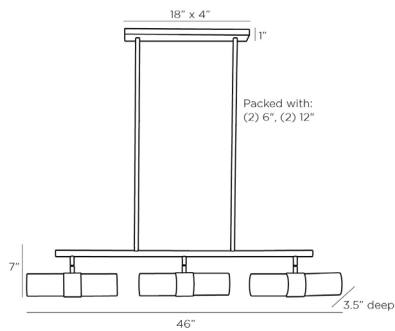

ARTERIOS

TIPTON CHANDELIER

89069
 H: 12 IN, W: 46 IN, D: 3.5 IN
 Antique Brass
 Contract Suitable As Is

Natural stone and fine metalwork are combined to create this elegantly modern chandelier. White alabaster shades grace each of the two-light fixtures, which are centered by an antique brass belt and matching frame. Finish will vary. Additional pipe available (PIPE-203). Damp-rated, although limited outdoor areas may affect finish.

APPEARANCE

Material	Alabaster, Iron
Finish	Antique Brass, White
Finish Will Vary	true
Top Coat/Sealant	true

DIMENSIONS

Chandelier	H: 7 IN, W: 46 IN, D: 3.5 IN
Minimum Hanging Height	12 IN
Maximum Hanging Height	30 IN
Canopy	H: 1 IN, W: 18 IN, D: 4 IN

COMPLIANCY

UL/ETL	Yes
CB	Yes
RoHS	true

SHIPPING

Product Weight	21 LBS
Gross Weight 1	25.13 LBS
Shipping Box 1	H: 17.13 IN, L: 7.09 IN, W: 41.14 IN

ADDITIONAL INFO

Features	Assembly Required
----------	-------------------

REPLACEMENT PARTS

Replacement Part 1	PIPE-203
Replacement Part 1 Dim	(1) 6", (1) 12"
Replacement Part 2	CANOPY-567
Replacement Part 2 Dim	1" x 18" x 4"

CONTRACT

Contract Suitable	true
-------------------	------