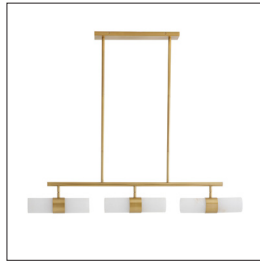

ARTERIOS

TIPTON CHANDELIER

89069
 H: 12 IN, W: 46 IN, D: 3.5 IN
 Antique Brass
 Contract Suitable As Is

Natural stone and fine metalwork are combined to create this elegantly modern chandelier. White alabaster shades grace each of the two-light fixtures, which are centered by an antique brass belt and matching frame. Finish will vary. Additional pipe available (PIPE-203). Damp-rated, although limited outdoor areas may affect finish.

APPEARANCE

Material	Alabaster, Iron
Finish	Antique Brass, White
Finish Will Vary	true
Top Coat/Sealant	true

DIMENSIONS

Chandelier	H: 7 IN, W: 46 IN, D: 3.5 IN
Minimum Hanging Height	12 IN
Maximum Hanging Height	30 IN
Canopy	H: 1 IN, W: 18 IN, D: 4 IN