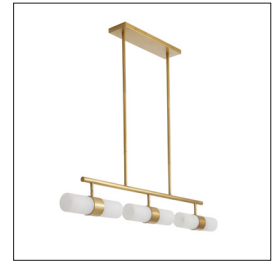

ARTERIOS

TIPTON CHANDELIER

89069
 H: 12 IN, W: 46 IN, D: 3.5 IN
 Antique Brass
 Contract Suitable As Is

Natural stone and fine metalwork are combined to create this elegantly modern chandelier. White alabaster shades grace each of the two-light fixtures, which are centered by an antique brass belt and matching frame. Finish will vary. Additional pipe available (PIPE-203). Damp-rated, although limited outdoor areas may affect finish.

APPEARANCE

Material	Alabaster, Iron
Finish	Antique Brass, White
Finish Will Vary	true
Top Coat/Sealant	true

DIMENSIONS

Chandelier	H: 7 IN, W: 46 IN, D: 3.5 IN
Minimum Hanging Height	12 IN
Maximum Hanging Height	30 IN
Canopy	H: 1 IN, W: 18 IN, D: 4 IN