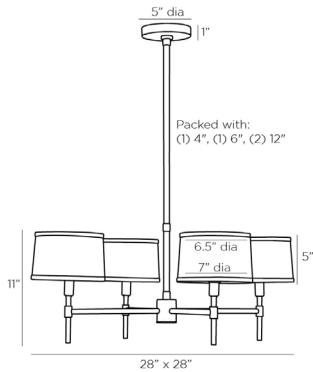

## LUCIANO CHANDELIER

89061

H: 16 IN, W: 28 IN, D: 28 IN

Antique Brass

Contract Suitable As Is

Harnessing traditional elements, the Luciano is a modern classic. An antique brass steel candelabra-style frame presents four lights, each topped with a white linen shade with a matching antique brass band that trims the tops and bottoms of each shade. Additional pipe available (PIPE-422). Damp-rated, although limited covered outdoor areas may affect finish.

### DIMENSIONS

Shade	Top: 6.50 IN, Dia: 7.00 IN, Side: 5 IN
Chandelier	H: 11 IN, W: 28 IN, D: 28 IN
Minimum Hanging Height	16 IN
Maximum Hanging Height	50 IN
Canopy	H: 1 IN, Dia: 5.00 IN

### SHIPPING

Product Weight	6.5 LBS
Gross Weight 1	10 LBS
Shipping Box 1	H: 10.5 IN, L: 19.5 IN, W: 19.5 IN