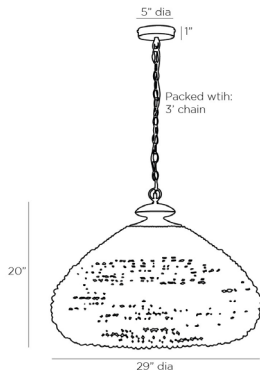

ARTERIOS

LILO CHANDELIER

85022
H: 23.5 IN, Dia: 29.00 IN
White
Contract Suitable As Is

The Lilo combines a classic shape with unique natural materials. The shallow but wide bell-shaped silhouette of the shade is constructed of varied white wooden beads neatly housing three bulbs, and suspended by an antique brass iron chain. Rustic yet modern, the unique, low-profile construction delivers tons of texture. A wide disc-shaped finial tops the shade as a matching textural accent. Finish will vary. Additional chain available (CHN-247).

APPEARANCE

Material	Iron, Wood
Finish	Antique Brass, White
Finish Will Vary	true
Top Coat/Sealant	false

DIMENSIONS

Chandelier	H: 20 IN, Dia: 29.00 IN
Minimum Hanging Height	23.5 IN
Maximum Hanging Height	59.5 IN
Canopy	H: 1 IN, Dia: 5.00 IN

WIRING

	UL,EU,SA
Rating	Indoor Only
Cord	8 FT, Clear/Silver, SVT
Socket	3, Type A - E26
Photographed Bulb	3" Frosted Globe Bulb
Maximum Watt	60
Voltage	110-120 V

CERTIFICATIONS

Certifications	Mexico Australia, European Union, United Arab Emirates, United States, Canada
----------------	--