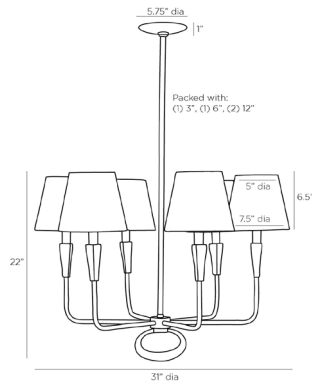

ARTERIOS

JEREMIAH CHANDELIER

82017
 H: 27.5 IN, Dia: 31.00 IN
 English Bronze
 Contract Suitable As Is

A nod to classicism with a modern approach, the Jeremiah features an English bronze finished iron frame with tapered faceted details in a contrasting antique brass finish. Each of the six lights is complemented by an off-white silk shade. An essential component of the design is the decorative oversized antique brass ring that hangs from the bottom of the frame as the focal point of this piece. Additional pipe available (PIPE-483). Damp-rated, although limited covered outdoor areas may affect finish.

APPEARANCE

Material	English Bronze
Finish	Brass, Iron, Silk
Top Coat/Sealant	Antique Brass, English Bronze, Off-White
	true

DIMENSIONS

Shade	Top: 5.00 IN, Dia: 7.50 IN, Side: 6.5 IN
Chandelier	H: 22 IN, Dia: 31.00 IN
Minimum Hanging Height	27.5 IN
Maximum Hanging Height	45.5 IN
Canopy	H: 1 IN, Dia: 5.75 IN

WIRING

Rating	UL,EU,SA
Cord	Damp
Socket	10 FT, Clear/Silver, SVT
Maximum Watt	6, Type B - E12
Voltage	40
	110-120 V

CERTIFICATIONS

Certifications	Mexico
	Australia, European Union, United Arab Emirates, United States, Canada

COMPLIANCY

UL/ETL	Yes
CB	Yes
RoHS	true

SHIPPING

Product Weight	12.5 LBS
Gross Weight 1	15 LBS
Gross Weight 2	2.5 LBS
Shipping Box 1	H: 39 IN, L: 28 IN, W: 5.12 IN
Shipping Box 2	H: 8 IN, L: 21.65 IN, W: 16.54 IN