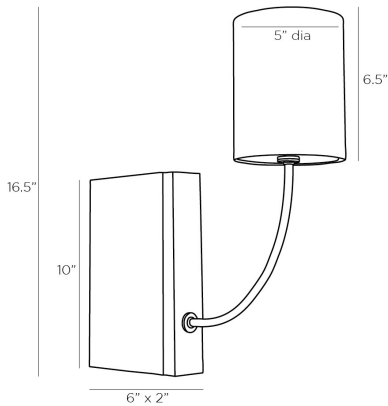

ARTERIOS

FLYNN SCONCE

49114
H: 16.5 IN, W: 5 IN, D: 16 IN
White Alabaster
Contract Suitable As Is

The Flynn effortlessly adds style and function to a wall space. An antique brass steel foundation is matched with a white alabaster face that presents an arched arm topped with a white linen shade. A keyhole for mounting resides on the back, though this sconce can also double as a bookend on a shelf thanks to its plug-in corded design. Alabaster will vary.

APPEARANCE

Material	Alabaster, Linen, Steel
Finish	Antique Brass, White
Finish Will Vary	true
Top Coat/Sealant	true

DIMENSIONS

Base	5.00
Mount	H: 10 IN, W: 2 IN, D: 6 IN

WIRING

Rating	UL,EU,SA
Certification Note	Indoor Only
Cord	10.5 FT, SPT-2, Taupe Fabric
Socket	1, Type B - E12, White
Switch	On Line, On/Off Rocker
Maximum Watt	40
Voltage	110-120 V

CERTIFICATIONS

Certifications	Mexico United States, Canada
----------------	---------------------------------

COMPLIANCY

UL/ETL	Yes
RoHS	true

SHIPPING

Product Weight	5.5 LBS
Gross Weight 1	8 LBS
Shipping Box 1	H: 14.46 IN, L: 34.46 IN, W: 50.96 IN