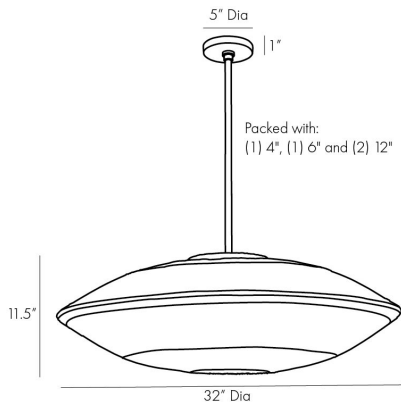

## HADYA PENDANT

45625  
H: 16.5 IN, Dia: 32.00 IN  
White Ombre Coco Mid Rid, Antique  
Brass  
Contract Suitable As Is

Exhibiting a mid-century silhouette, the Hadya is defined by both modern and traditional elements. Artisans delicately bend thin spines of coco midrib in natural to white ombré finish, over a saucer-shaped antique brass steel frame with an abaca-wrapped edge detail. A shallow profile makes it great for small spaces. Finish will vary. Additional pipe available (PIPE-504). Damp rated, though limited outdoor conditions may affect finish. Damp-rated, although limited covered outdoor areas may affect finish.

### DIMENSIONS

Pendant	H: 11.5 IN, Dia: 32.00 IN
Minimum Hanging Height	16.5 IN
Maximum Hanging Height	46.5 IN
Canopy	H: 1 IN, Dia: 5.00 IN