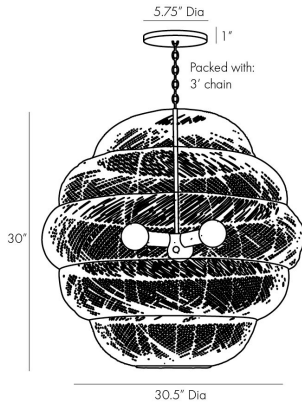

ARTERIO RS

GWEN PENDANT

45624
 H: 31.5 IN, Dia: 30.50 IN
 Dark Gray Stained Rattan
 Contract Suitable As Is

The unique craftsmanship of the Gwen is evident, as buri midrib has been handwoven and then bound to a cascading antique brass iron frame. An alternating pattern plays up its unique beehive-inspired shape, which creates a slight optical illusion that the shade is in motion, especially when illuminated. A dark gray wash descends the buri midrib, pulling heavier at the bottom for a more navy finish. A natural choice for coastal settings. Finish will vary. Additional chain available (CHN-244).

APPEARANCE

Material	Iron, Rattan
Finish	Antique Brass, Dark Gray
Finish Will Vary	true
Top Coat/Sealant	true
Link	Welded

DIMENSIONS

Pendant	H: 30 IN, Dia: 30.50 IN
Maximum Hanging Height	67.5 IN
Canopy	H: 1 IN, Dia: 5.75 IN

WIRING

	UL,EU,SA
Rating	Indoor Only
Cord	10 FT, Clear/Silver, SVT
Socket	3, Type A - E26
Maximum Watt	60
Voltage	110-120 V

CERTIFICATIONS

Certifications	Mexico Australia, European Union, United Arab Emirates, United States, Canada
----------------	--

REPLACEMENT PARTS

Replacement Part 1	CHN-244
Replacement Part 1 Dim	3' chain
Replacement Part 2	CANOPY-524
Replacement Part 2 Dim	1" x 5"

CONTRACT

Contract Suitable	true
-------------------	------