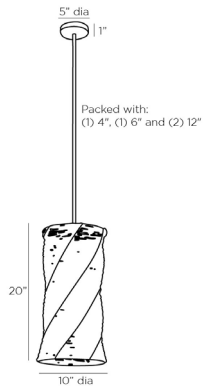

## KISH PENDANT

45116  
H: 24 IN, Dia: 10.00 IN  
Natural Raffia  
Contract Suitable As Is

Artisanal craftsmanship is expressed throughout this organic composition. Natural raffia is twisted and then wrapped by hand to form the spiral-shaped shade, giving the earthen material more complex characteristics. The Kish Pendant is full of movement, especially when illuminated. An iron antique brass pipe suspends this piece and adds a refined touch to its rustic aesthetic. Finish will vary. Additional pipe available (PIPE-477). Damp-rated, although limited covered outdoor areas may affect finish.

### DIMENSIONS

Pendant	H: 20 IN, Dia: 10.00 IN
Minimum Hanging Height	24 IN
Maximum Hanging Height	54 IN
Canopy	H: 1 IN, Dia: 5.00 IN

### WIRING

	UL,EU,SA
Rating	Damp
Cord	10 FT, Black/White, SVT
Socket	1, Type A - E26
Photographed Bulb	3" Frosted Globe Bulb
Maximum Watt	60
Voltage	110-120 V

### REPLACEMENT PARTS

Replacement Part 1	PIPE-477
Replacement Part 1 Dim	(1) 6", (1) 12"
Replacement Part 2	CANOPY-533
Replacement Part 2 Dim	1" x 5"