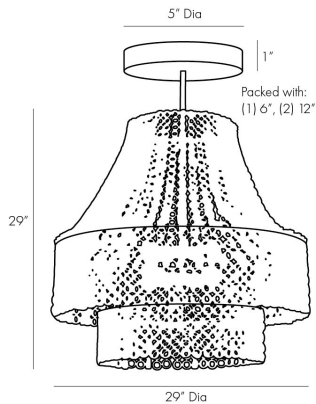

ARTERIOS

HANNIE CHANDELIER

45110

H: 33 IN, Dia: 29.00 IN

White Wood

Contract Suitable As Is

Its oversized scale makes the Hannie Chandelier the ultimate statement piece. Suspended by an antique brass pipe, a beaded white wood empire silhouette lays the foundation for creative detailing, including hand-carved circular beads that layer to diffuse light throughout a space. Finish will vary. Additional pipe available (PIPE-464).

APPEARANCE

Material	Iron, Wood
Material Type	Beech
Finish	Antique Brass, White
Finish Will Vary	true
Top Coat/Sealant	true

DIMENSIONS

Chandelier	H: 29 IN, Dia: 29.00 IN
Minimum Hanging Height	33 IN
Maximum Hanging Height	63 IN
Canopy	H: 1 IN, Dia: 5.00 IN

WIRING

	UL,EU,SA
Rating	Indoor Only
Cord	10 FT, Clear/Silver, SVT
Socket	8, Type B - E12
Maximum Watt	40
Voltage	110-120 V

CERTIFICATIONS

Certifications	Mexico Australia, European Union, United Arab Emirates, United States, Canada
----------------	--