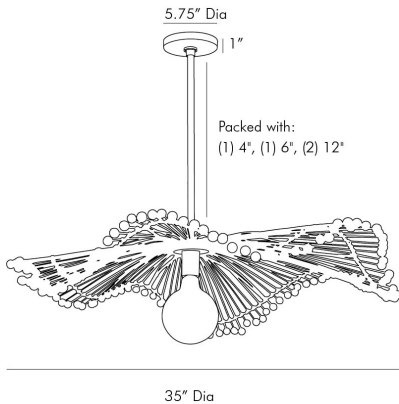

ARTERIOS

WAVERLY PENDANT

45046
H: 8.5 IN, Dia: 35.00 IN
Natural Buri and Rattan, Antique Brass
Contract Suitable As Is

Old world techniques are brought into play with this naturally unique pendant. An array of buri sticks bound with thin pieces of rattan flow from an antique brass steel stem into a wavy, parasol-esque shape. Wood beads trim the slightly askew foundation, emphasizing the overall design of the organic and eye-catching form. Due to the handmade nature, slight variances may occur. Damp-rated, although limited covered outdoor conditions may affect finish. Additional pipe available (PIPE-504).

APPEARANCE

Material	Rattan, Steel, Wood
Finish	Antique Brass, Black, Natural
Finish Will Vary	true
Top Coat/Sealant	false

DIMENSIONS

Pendant	Dia: 35.00 IN
Minimum Hanging Height	8.5 IN
Maximum Hanging Height	42.5 IN
Canopy	H: 1 IN, Dia: 5.75 IN

WIRING

	UL,EU,SA
Rating	Damp
Cord	10 FT, Clear/Silver, SVT
Socket	1, Type A- E26 Other
Photographed Bulb	5" Frosted Globe Bulb
Maximum Watt	100
Voltage	110-120 V

CERTIFICATIONS

	Mexico
Certifications	European Union, United Arab Emirates, United States, Canada

COMPLIANCY

UL/ETL	Yes
CB	Yes
RoHS	true

SHIPPING

Product Weight	5 LBS
Gross Weight 1	7 LBS
Gross Weight 2	LBS
Shipping Box 1	H: 9 IN, L: 38 IN, W: 39 IN
Shipping Box 2	H: 3 IN, L: 3 IN, W: 10 IN

ADDITIONAL INFO