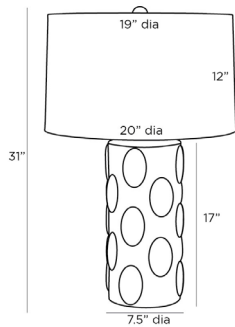

ARTERIOS

JARDANNA LAMP

45026-422
 H: 31 IN, Dia: 20.00 IN
 Egg Shell Terracotta
 Contract Suitable As Is

Natural inspiration meets geometric form to create this unique folded leaf motif. Its terracotta foundation features a matte Egg Shell colored finish that reveals subtle variations. The finish allows light to play over the peaks and valleys of this piece, further adding to its organic appeal. Topped with a light beige linen shade with a matching terracotta finial. Finish will vary.

APPEARANCE

Material	Brass, Linen, Terracotta
Finish	Dark Antique Brass, Egg Shell, Light Beige
Finish Will Vary	true
Top Coat/Sealant	false
Finial Description	Matching ceramic
Finial Dimension	1" Dia

DIMENSIONS

Shade	Top: 19.00 IN, Dia: 20.00 IN, Side: 12 IN
Body	H: 17 IN, Dia: 7.50 IN
Neck	H: 2 IN, Dia: 0.50 IN
Foot Print	Dia: 7.50 IN
Harp	10.5 IN

WIRING

Rating	3C,AE,AU,EU,SA,UK,UL
Tilt Test	Indoor Only
Cord	10 Degrees - AU 10 FT, Back of Lamp Base, Clear/Silver, SPT-2
Socket	1, Dark Antique Brass, Type A - E26
Switch	At Socket, On/Off Rotary
Maximum Watt	150
Voltage	110-120 V

CERTIFICATIONS

Certifications	Mexico Australia, European Union, United Arab Emirates, United States, Canada
----------------	--

COMPLIANCY

UL/ETL	Yes
CB	Yes
RoHS	true

SHIPPING

Product Weight	20.5 LBS
Gross Weight 1	20 LBS
Gross Weight 2	3 LBS
Shipping Box 1	H: 24 IN, L: 10 IN, W: 10 IN
Shipping Box 2	H: 14 IN, L: 22 IN, W: 22 IN