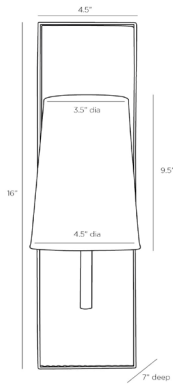

ARTERIOS

KAPRI SCONCE

42042-457
 H: 16 IN, W: 4.5 IN, D: 7 IN
 Black Chiseled Marble
 Contract Suitable As Is

With a nod to modernist design, the Kapri accents an antique brass iron foundation with black chiseled marble. An off-white linen shade softens the glow while revealing the deep textures of the lines etched in the marble. Marble will vary. Damp-rated, although limited covered outdoor areas may affect finish.

APPEARANCE

Material Iron, Linen, Marble
 Material Type Chiseled
 Finish Antique Brass, Black, Off-White
 Finish Will Vary true
 Top Coat/Sealant false

DIMENSIONS

Center Of Mount From Btm 5.25 IN
 Shade Top: 3.50 IN, Dia: 4.50 IN, Side: 6.5 IN
 Backplate H: 16 IN, W: 4.5 IN, D: 1 IN
 Mount H: 4 IN, W: 4 IN

COMPLIANCY

UL/ETL Yes
 RoHS false

SHIPPING

Shipping Requirements Prop65
 Product Weight 7 LBS
 Gross Weight 1 8 LBS
 Gross Weight 2 1.5 LBS
 Shipping Box 1 H: 18.5 IN, L: 7 IN, W: 9 IN
 Shipping Box 2 H: 8.5 IN, L: 6.5 IN, W: 6.5 IN