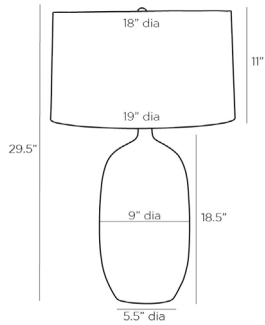

A R T E R I O R S

JORDYN LAMP

17009-383
 H: 29.5 IN, Dia: 19.00 IN
 Sand Dollar Ceramic
 Contract Suitable As Is

The Jordyn is a shining example of ceramic artistry. This large-scale lamp features an oversized, traditional vase shape in a brushed sand dollar finish with a hand-applied speckling over top, leaving no two alike. Topped with a light gray cotton shade with a white cotton lining and a matching ceramic finial. Finish will vary.

APPEARANCE

Material	Ceramic, Cotton, Steel
Finish	Brushed Brass, Light Gray, Sand Dollar, White
Finish Will Vary	true
Top Coat/Sealant	false
Finial Description	Matching Ceramic
Finial Dimension	1" Dia

DIMENSIONS

Shade	Top: 18.00 IN, Dia: 19.00 IN, Side: 11 IN
Body	H: 18.5 IN, Dia: 9.00 IN
Neck	H: 0.5 IN, Dia: 1.00 IN
Foot Print	Dia: 5.50 IN
Harp	9 IN

WIRING

Rating	3C,AE,AU,EU,SA,UK,UL
Tilt Test	Indoor Only
Cord	10 Degrees - AU
	10 FT, Back of Lamp Base, Clear/Silver, SPT-2
Socket	1, Brass, Type A - E26
Switch	3-Way Rotary, At Socket
Maximum Watt	150
Voltage	110-120 V

CERTIFICATIONS

Certifications	Mexico Australia, European Union, United Arab Emirates, United States, Canada
----------------	--

COMPLIANCY

UL/ETL	Yes
CB	Yes
RoHS	true

SHIPPING

Product Weight	9.5 LBS
Gross Weight 1	9.5 LBS
Gross Weight 2	3.3 LBS
Shipping Box 1	H: 25.5 IN, L: 12 IN, W: 12 IN
Shipping Box 2	H: 13 IN, L: 21 IN, W: 21 IN