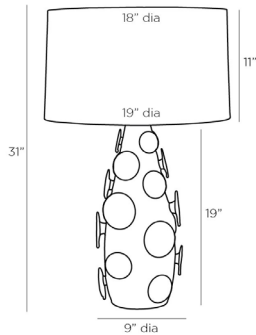

ARTERIOS

LAGUNA LAMP

17004-850
 H: 31 IN, Dia: 19.00 IN
 Ocean Reactive Ceramic
 Contract Suitable As Is

Covered in 3-dimensional accents reminiscent of lily pads, the Laguna creates a bold statement. Its unconventional shape is crafted of ceramic, featuring an ocean reactive glaze that flows over and around the embellished accents for a beautiful contrast of hues. When illuminated, the range of its deep blue to green coloring becomes more prominent. Topped with an off-white cotton shade with an off-white cotton lining and a matching ceramic finial. Finish will vary.

APPEARANCE

Material	Ceramic, Cotton, Steel
Finish	Brushed Brass, Ocean Reactive, Off-White
Finish Will Vary	true
Top Coat/Sealant	false
Finial Description	Matching ceramic
Finial Dimension	1" Dia

DIMENSIONS

Shade	Top: 18.00 IN, Dia: 19.00 IN, Side: 11 IN
Body	H: 19 IN, Dia: 9.00 IN
Neck	H: 2 IN, Dia: 1.00 IN
Foot Print	Dia: 5.50 IN
Harp	8.5 IN

WIRING

Rating	3C,AE,AU,EU,SA,UK,UL
Tilt Test	Indoor Only
Cord	10 Degrees - AU 10 FT, Back of Lamp Base, Clear/Silver, SPT-2
Socket	1, Brass, Type A - E26
Switch	3-Way Rotary, At Socket
Maximum Watt	150
Voltage	110-120 V

CERTIFICATIONS

Certifications	Mexico Australia, United States, Canada
----------------	--

COMPLIANCY

UL/ETL	Yes
RoHS	false

SHIPPING

Shipping Requirements	Prop65
Product Weight	11.5 LBS
Gross Weight 1	12 LBS
Gross Weight 2	3 LBS
Shipping Box 1	H: 32 IN, L: 13.5 IN, W: 13.5 IN
Shipping Box 2	H: 13 IN, L: 21 IN, W: 21 IN