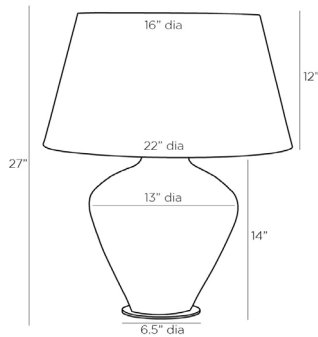

## KARA LAMP

11028-286  
H: 27 IN, Dia: 22.00 IN  
Adriatic Mist Porcelain  
Contract Suitable As Is

The elegance of handcrafted porcelain joins forces with modern design to create the Kara. The Adriatic Mist glaze with subtle purple speckling within its ridged texture is highlighted when illuminated. An oversized statement piece that demands presence in the space it occupies. Topped with an off-white linen shade with an off-white cotton lining and an antique brass sphere finial. Finish will vary.

### APPEARANCE

Material	Off-White
Finish	Cotton, Linen, Porcelain, Steel
Finish Will Vary	Adriatic Mist, Antique Brass, Brushed Brass, Off-White
Top Coat/Sealant	true
Finial Description	false
Finial Dimension	Antique Brass Sphere
	1" Dia

### DIMENSIONS

Shade	Top: 16.00 IN, Dia: 22.00 IN, Side: 12 IN
Body	H: 14 IN, Dia: 13.00 IN
Base	H: 0.25 IN, Dia: 6.50 IN
Neck	H: 2 IN, Dia: 1.00 IN
Foot Print	Dia: 6.50 IN
Harp	9 IN