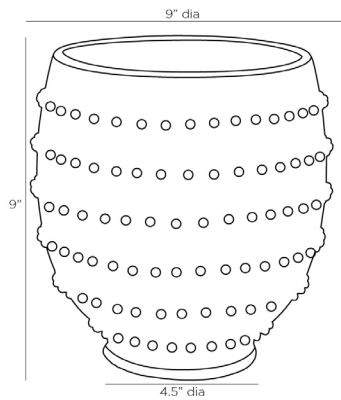

# ARTERIOS

## SPITZY SMALL VASE

CELERIE KEMBLE

DC7011

H: 9 IN, Dia: 9.00 IN

Celadon

Contract Suitable As Is

A ceramic vase in a celadon finish, dotted with soft, hand-applied beads for a unique design. Pair with its larger version for an awe-inspiring look. Finish will vary.

### APPEARANCE

Material	Ceramic
Finish	Celadon
Finish Will Vary	true
Top Coat/Sealant	false

### DIMENSIONS

Foot Print	Dia: 4.50 IN
Opening	Dia: 6.50