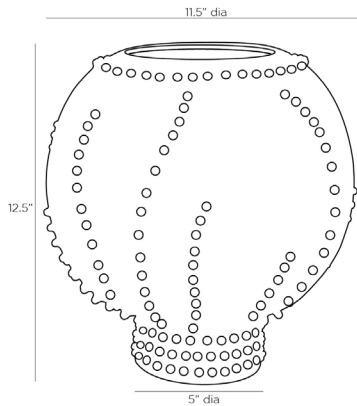

ARTERIO RS

SPITZY LARGE VASE

CELERIE KEMBLE

DC7009
H: 12.5 IN, Dia: 11.50 IN
Celadon
Contract Suitable As Is

A ceramic vase in a celadon finish, cascading in dotted tendrils for a unique design. Pair with its smaller version for an awe-inspiring look. Finish will vary.

APPEARANCE

Material	Ceramic
Finish	Celadon
Finish Will Vary	true
Top Coat/Sealant	false

DIMENSIONS

Foot Print	Dia: 5.00 IN
Opening	Dia: 5.00

SHIPPING

Product Weight	7.5 LBS
Gross Weight 1	8.82 LBS
Shipping Box 1	H: 14 IN, L: 14 IN, W: 14 IN