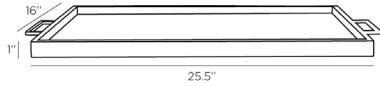

ARTERIOS

CARIBE TRAY

CELERIE KEMBLE

DC5005
H: 1 IN, W: 25.5 IN, D: 16 IN
Natural
Contract Suitable As Is

This intricately designed natural rattan tray will be a great addition to any table top. Warm toned rattan patterning and antique brass accent handles give a stately look. Finish will vary.

APPEARANCE

Material	Brass, Rattan
Finish	Antique Brass, Natural
Finish Will Vary	true
Top Coat/Sealant	false

SHIPPING

Product Weight	8 LBS
Gross Weight 1	9 LBS
Shipping Box 1	H: 25 IN, L: 16 IN, W: 1 IN

CONTRACT