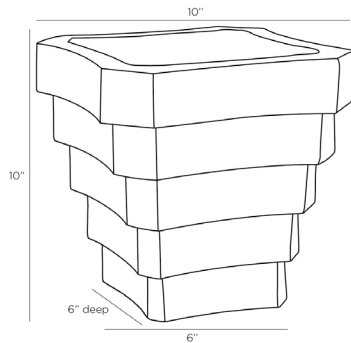

ARTERIOS

CANTILEVER SMALL PLANTER

CELERIE KEMBLE

DC5001
H: 10 IN, W: 10 IN, D: 10.5 IN
Travertine
Contract Suitable As Is

A softly stepped planter in travertine-toned concrete to boost your decor. Pair with its larger version for a stately look. Finish will vary.

APPEARANCE

Material	Concrete
Finish	Travertine
Finish Will Vary	true
Top Coat/Sealant	false

DIMENSIONS

Foot Print	W: 6 IN, D: 6 IN
Opening	W: 7.5, D: 7.5

SHIPPING

Product Weight	13.5 LBS
Gross Weight 1	16.53 LBS
Shipping Box 1	H: 12 IN, L: 12 IN, W: 12 IN