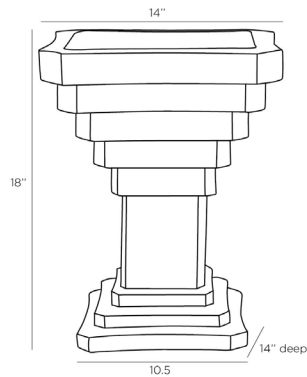

## CANTILEVER LARGE PLANTER

CELERIE KEMBLE

DC5000  
H: 18 IN, W: 14 IN, D: 14 IN  
Travertine  
Contract Suitable As Is

A softly stepped planter in travertine-toned concrete is elevated with a pedestal shape to boost your decor. Pair with its smaller version for a stately look. Finish will vary.

### DIMENSIONS

Foot Print	W: 10.5 IN, D: 10.5 IN
Opening	W: 11, D: 11

### SHIPPING

Product Weight	31 LBS
Gross Weight 1	35.27 LBS
Shipping Box 1	H: 16 IN, L: 16 IN, W: 20 IN