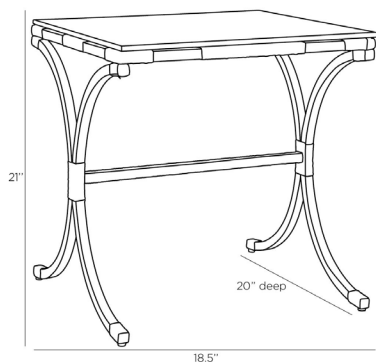

ARTERIOS

TEMPLETON END TABLE

CELERIE KEMBLE

DC2022

H: 21 IN, W: 18.5 IN, D: 20 IN

Vintage Brass

Vintage brass and natural rattan wrapping combine for a sophisticated end table, finished with a clear tempered glass tabletop. Rattan will vary.

APPEARANCE

Material	Brass, Glass, Rattan
Finish	Clear, Natural, Vintage Brass
Finish Will Vary	true
Top Coat/Sealant	true

DIMENSIONS

Foot Print	W: 18.5 IN, D: 20 IN
Table Top	H: 1.5 IN
Clearance	9.5"
Diagonal Dimension	29" IN

SHIPPING

Product Weight	24.5 LBS
Gross Weight 1	35.27 LBS
Shipping Box 1	H: 25 IN, L: 23 IN, W: 29 IN

CONTRACT

Contract Suitable	false
-------------------	-------