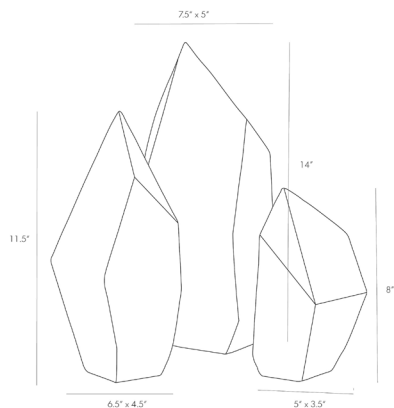

ARTERIOS

NERINE SCULPTURES, SET OF 3

9549

Ivory

Contract Suitable As Is

Like geometric pillars, these sculptures add a bit of modern sophistication to a table, desk or shelf. The ivory finish makes them almost identical to marble, with even, prism surfaces and clean lines with modern class. They provide form or function, whether as bookends and paperweights or simply as decorative accents to elevate a look.

APPEARANCE

| | |
|------------------|-------------|
| Material | Resin |
| Finish | Faux Marble |
| Finish Will Vary | true |
| Top Coat/Sealant | true |

SHIPPING

| | |
|----------------|------------------------------|
| Product Weight | 27 LBS |
| Gross Weight 1 | 28.75 LBS |
| Shipping Box 1 | H: 22 IN, L: 15 IN, W: 13 IN |