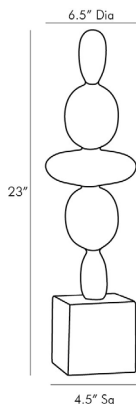

# ARTERIOS

## EDDIE SCULPTURE

9233

H: 23 IN, Dia: 6.50 IN

Charcoal

Contract Suitable As Is

Just as sound waves undulate so does the unconventional silhouette of this idiosyncratic sculpture. With a profile that defies expectations this resin piece showcases a unique form in a charcoal finish with a gritty texture that increases and then decreases in size before reaching a square white marble base. A visual work of art for any space it occupies. finish will vary.

### DIMENSIONS

Foot Print	W: 4.5 IN, D: 4.5 IN
------------	----------------------

### SHIPPING

Product Weight	13 LBS
Gross Weight 1	11.5 LBS
Shipping Box 1	H: 10.7 IN, L: 10.7 IN, W: 29.2 IN