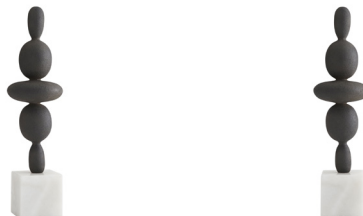

## EDDIE SCULPTURE

9233

H: 23 IN, Dia: 6.50 IN

Charcoal

Contract Suitable As Is

Just as sound waves undulate so does the unconventional silhouette of this idiosyncratic sculpture. With a profile that defies expectations this resin piece showcases a unique form in a charcoal finish with a gritty texture that increases and then decreases in size before reaching a square white marble base. A visual work of art for any space it occupies. finish will vary.

### APPEARANCE

Material	Marble, Resin
Finish	White
Finish Will Vary	true
Top Coat/Sealant	false