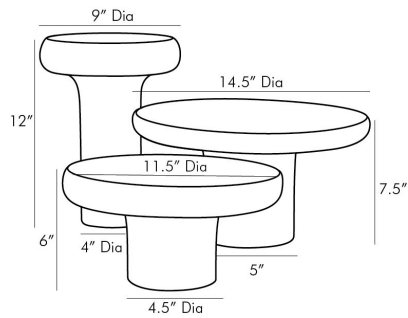

## PHOEBE VASES, SET OF 3

7607

One Each, Smoke, Rose, Teal  
Contract Suitable As Is

Three organic shapes come together in this set of stately vases. Each is crafted in seeded glass, full of texture and movement, with dark smoke, rose smoke and teal smoke tones that recall jeweled treasures. Their magnificent height and scale give them presence in an awe-inspiring way. The stem bases are hollow and open, allowing them to double as vases for a centerpiece spread. finish will vary.

### DIMENSIONS

Foot Print Large	Dia: 4.00 IN
Foot Print Medium	Dia: 5.00 IN
Foot Print Small	Dia: 4.50 IN

### SHIPPING

Product Weight	17 LBS
Gross Weight 1	31 LBS
Shipping Box 1	H: 30 IN, L: 21 IN, W: 21 IN