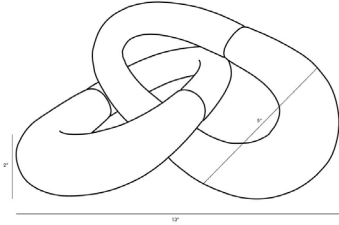

ARTERIOS

TERRA SCULPTURE

6840
H: 2 IN, W: 13 IN, D: 5 IN
White
Contract Suitable As Is

Fine art defined. Our Terra Sculpture features a handcarved white marble and antique brass clad form in an interlocking design. This unique and artistic multi-dimensional and mixed material sculpture is a work of art for an entryway console or etagere. Marble and clad may vary.

APPEARANCE

Material	Marble
Finish	Gold, White
Finish Will Vary	true
Top Coat/Sealant	false

DIMENSIONS

Foot Print	W: 13 IN, D: 5 IN
------------	-------------------

SHIPPING

Product Weight	3 LBS
Gross Weight 1	5 LBS
Shipping Box 1	H: 15 IN, L: 9 IN, W: 9 IN