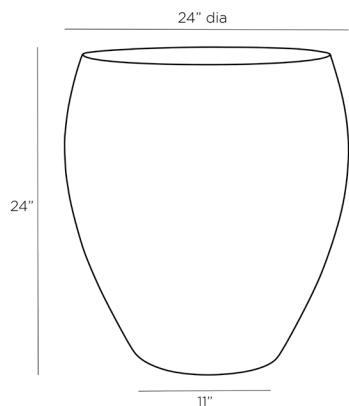

ARTERIOS

KENMORE END TABLE

5117
H: 24 IN, Dia: 24.00 IN
Mojave
Contract Suitable As Is

Though it appears to be made from solid marble, this table is much lighter in weight thanks to its concrete construction. The Kenmore Side Table presents a marble-like façade in a Mojave finish. A uniquely curvy silhouette amps up the classic drum shape. Finish will vary.

APPEARANCE

Material	Concrete Composite
Material Type	Hydroprint
Finish	
Finish Will Vary	true
Top Coat/Sealant	true

DIMENSIONS

Foot Print	Dia: 11.00 IN
Table Top	Dia: 20.00 IN
Diagonal Dimension	32.5" IN

SHIPPING

Product Weight	69.45 LBS
Gross Weight 1	81.57 LBS
Shipping Box 1	H: 27.5 IN, L: 27.5 IN, W: 28.35 IN

CONTRACT

Contract Suitable	true
-------------------	------