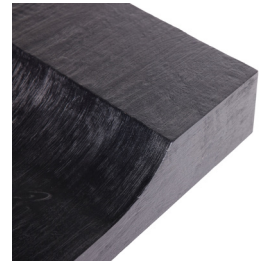

ARTERIO RS

LANNY BENCH

5115

H: 18.5 IN, W: 60 IN, D: 21.5 IN

Black Teak

Contract Recommendations: Adding a lacquer coating provides additional protection

With its sophisticated form, this bench delivers an austere beauty. The cutout-shaped silhouette of the bench seat creates a visually impactful element over a sleek blackened iron base. Black finished teak wood features a heavy wire brushing that adds extra texture and highlights the natural wood grain. Wood will vary.

APPEARANCE

Material	Iron, Wood
Material Type	Teak
Finish	Black, Blackened Iron
Finish Will Vary	true
Top Coat/Sealant	false

DIMENSIONS

Foot Print	W: 39.5 IN, D: 17.5 IN
Leg	H: 14 IN, W: 1, D: 1
Seat Cushion Thickness	3"
Seat	W: 48 IN, D: 21.5 IN
Seat Height	17 IN
Seat	W: 48 IN, D: 21.5 IN
Clearance	14"
Diagonal Dimension	28.5" IN