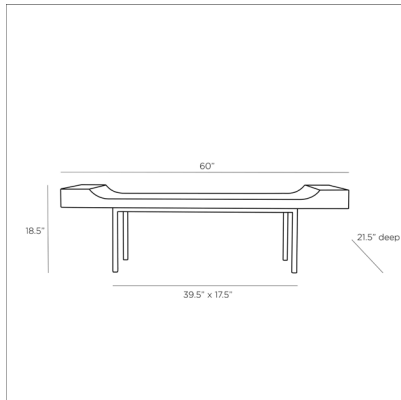

ARTERIO RS

LANNY BENCH

5115

H: 18.5 IN, W: 60 IN, D: 21.5 IN

Black Teak

Contract Recommendations: Adding a lacquer coating provides additional protection

With its sophisticated form, this bench delivers an austere beauty. The cutout-shaped silhouette of the bench seat creates a visually impactful element over a sleek blackened iron base. Black finished teak wood features a heavy wire brushing that adds extra texture and highlights the natural wood grain. Wood will vary.

APPEARANCE

Material	Iron, Wood
Material Type	Teak
Finish	Black, Blackened Iron
Finish Will Vary	true
Top Coat/Sealant	false

DIMENSIONS

Foot Print	W: 39.5 IN, D: 17.5 IN
Leg	H: 14 IN, W: 1, D: 1
Seat Cushion Thickness	3"
Seat	W: 48 IN, D: 21.5 IN
Seat Height	17 IN
Seat	W: 48 IN, D: 21.5 IN
Clearance	14"
Diagonal Dimension	28.5" IN

SHIPPING

Shipping Requirements	TruckShip
Product Weight	74 LBS
Gross Weight 1	105.29 LBS
Shipping Box 1	H: 62 IN, L: 25 IN, W: 21.5 IN

CONTRACT

Contract Suitable	Adding a lacquer coating provides additional protection
-------------------	---