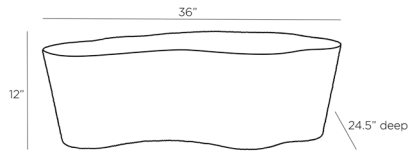

## MEADOW COFFEE TABLE

5018

H: 12 IN, W: 36 IN, D: 24.5 IN

Natural Abaca

Contract Recommendations: Adding a lacquer coating provides additional protection

Imagine a functional table with both elevated looks and unique charm. Wonderfully playful curves dance around the entire structure of this cocktail table, softening its skilled craftsmanship. Look closely and discover the abaca's natural finish, with striking elements of the hand-made-such sophistication! Abaca will vary.

### DIMENSIONS

Foot Print	W: 36 IN, D: 24.5 IN
Diagonal Dimension	27.5" IN