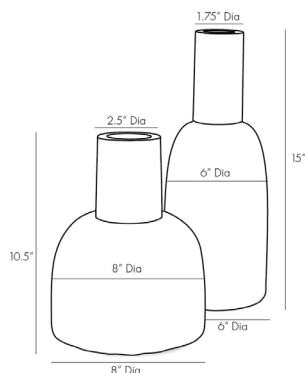

ARTERIOS

HUFF VASES, SET OF 2

4868

Navy

Contract Suitable As Is

Elevate an elegant floral scene with this pair of vases. A simple silhouette composed of optic glass and finished in navy blue is met with a sleek antique brass neck for visually striking contrast. We especially adore the look on an entryway console. Finish will vary.

APPEARANCE

Material	Brass, Glass
Finish	Antique Brass, Navy Optic
Finish Will Vary	true
Top Coat/Sealant	false

DIMENSIONS

Foot Print Small	Dia: 8.00
Foot Print Large	Dia: 6.00

SHIPPING

Product Weight	4.75 LBS
Gross Weight 1	14.88 LBS
Shipping Box 1	H: 18.5 IN, L: 17.5 IN, W: 10.5 IN