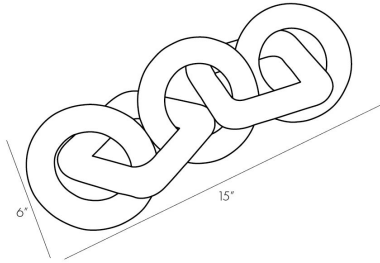

ARTERIOS

BRINLEY SCULPTURE

4860
H: 4 IN, W: 15 IN, D: 6 IN
Ebony
Contract Suitable As Is

Crafted by hand, simple geometrics intermingle to form this unique, interlocking wood sculpture. An ebony finish boldly highlights the natural wood grain, establishing a rustic quality that parallels with its modern form. A visual work of art for an entryway console or an étagère in traditional and modern settings.

APPEARANCE

Material	Wood
Material Type	Mango
Finish	Ebony
Top Coat/Sealant	true

SHIPPING

Product Weight	1.32 LBS
Gross Weight 1	2.43 LBS
Shipping Box 1	H: 12 IN, L: 6 IN, W: 8 IN

CONTRACT

Contract Suitable	true
-------------------	------