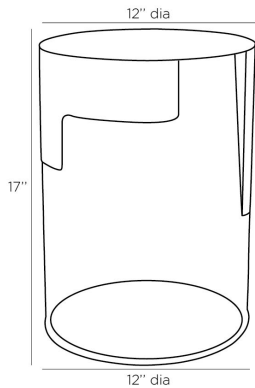

## JESSE ACCENT TABLE

2103

H: 17 IN, Dia: 12.00 IN

Smoke

Contract Recommendations: Adding a lacquer coating provides additional protection

Untempered glass

A rich mix of materials yield this unique and modern accent table.

### DIMENSIONS

Foot Print	Dia: 12.00 IN
Diagonal Dimension	21" IN

### SHIPPING

Product Weight	13 LBS
Gross Weight 1	15.32 LBS
Shipping Box 1	H: 14.5 IN, L: 14.5 IN, W: 20 IN