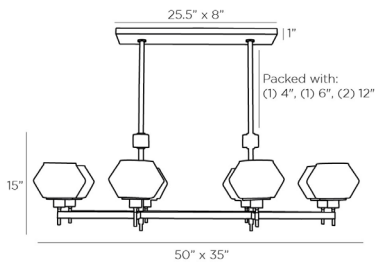

ARTERIOS

HOLM CHANDELIER

JAY JEFFERS

DJ89001

H: 20 IN, W: 50 IN, D: 35 IN

Pewter, Blue Smoke Glass

Contract Suitable As Is

Both elegant and strong, this rectilinear chandelier is reminiscent of Italian master Carl Fagurland. The pewter finish delicately holds the shades of two glass layers creating playful shadows of light. The clear ribbed interior glass mixed with the blue smoke outer glass create beautiful diffused light. Perfect over a dining table or centered over a kitchen island. Additional pipe available (PIPE-493). Damp-rated, although limited covered outdoor areas may affect finish.

APPEARANCE

Material	Pewter
Material Type	Glass, Steel
Finish	Ribbed
Top Coat/Sealant	Blue Smoke, Clear, Pewter
	true

DIMENSIONS

Chandelier	H: 15 IN, W: 50 IN, D: 35 IN
Minimum Hanging Height	20 IN
Maximum Hanging Height	50 IN
Canopy	H: 1 IN, W: 25.5 IN, D: 8 IN

WIRING

Rating	UL,EU,SA
Cord	Damp
Socket	10 FT, Black, SVT
Photographed Bulb	8, Type A - E26
Maximum Watt	2" Clear Globe Bulb
Voltage	60
	110-120 V

CERTIFICATIONS

Certifications	Mexico
	Australia, United States, Canada

COMPLIANCY

UL/ETL	Yes
RoHS	false

SHIPPING

Shipping Requirements	TruckShip,Prop65
Product Weight	50 LBS
Gross Weight 1	60 LBS
Shipping Box 1	H: 18.7 IN, L: 32.3 IN, W: 48.8 IN
Shipping Box 3	H: 0

REPLACEMENT PARTS

Replacement Part 1	PIPE-494
Replacement Part 1 Dim	(1) 4", (1) 6", (1) 12"
Replacement Part 2	CANOPY-589
Replacement Part 2 Dim	1" x 25.5" x 8"

CONTRACT

Contract Suitable	true