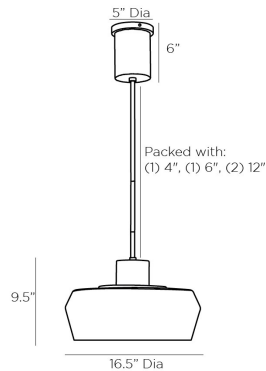

## HOLM PENDANT

JAY JEFFERS

DJ49008

H: 19 IN, Dia: 16.50 IN

Pewter, Blue Smoke Glass

Contract Suitable As Is

The unusual shape of this pendant with its double layers of glass and pewter finish is the perfect blend of form and function. The clear ribbed interior glass mixed with the blue smoke outer glass create beautiful diffused light. Keep the drop long over a kitchen island or shorten it for hallway or bedroom fixture. Additional pipe available (PIPE-493). Damp-rated, although limited covered outdoor areas may affect finish.

### DIMENSIONS

Pendant	H: 9.5 IN, Dia: 16.50 IN
Minimum Hanging Height	19 IN
Maximum Hanging Height	49 IN
Canopy	H: 6 IN, Dia: 5.00 IN

### WIRING

	UL,EU,SA
Rating	Damp
Certification Note	
Cord	10 FT, Black, SVT
Socket	3, Type B - E12
Photographed Bulb	Small Clear Tubular Bulb
Maximum Watt	60
Voltage	110-120 V