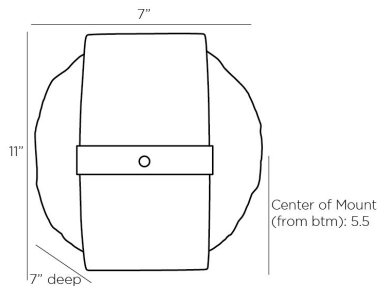

## PIETRO SCNCE

JAY JEFFERS

DJ49006

H: 11 IN, W: 7 IN, D: 7 IN

English Bronze, Cast Clear Glass

Contract Suitable As Is

This versatile sconce can be installed vertical or horizontal, illuminating from the sides or up and down. The molded clear glass creates interest on 2 sides of the english bronze steel frame. Finish will vary. Damp-rated, although limited covered outdoor areas may affect finish.

### DIMENSIONS

Center Of Mount From Btm	5.5 IN
Backplate	Dia: 6.00 IN, D: 1 IN
Mount	Dia: 5.50 IN