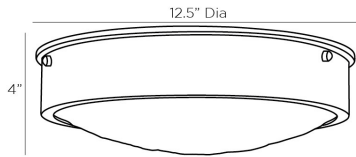

ARTERIOS

PIETRO FLUSH MOUNT

JAY JEFFERS

DJ49005

H: 4 IN, Dia: 12.50 IN

English Bronze, Cast Clear Glass

Contract Suitable As Is

The glass shade of this flushmount fixture is reminiscent of glass making in the 20th century. The molded clear glass and with the english bronze steel frame updates the typical flushmount fixture and brings style to any room, hallway, bathroom or closet. Finish will vary. Damp-rated, although limited covered outdoor areas may affect finish.

APPEARANCE

Material	Glass, Steel
Material Type	Cast
Finish	Clear, English Bronze
Finish Will Vary	true
Top Coat/Sealant	true

WIRING

	UL,EU,SA
Rating	Damp
LED Color Temp	3000K
LED Compatible Dimmer	Non-Dimmable
LED Lumens	790
Certification Note	CANNOT BE REWIRED FOR INTL USE.
Cord	1 FT, Black/White, SVT
Socket	1, Integrated LED
Maximum Watt	8
Voltage	110-120 V
LED Lifespan	30,000

CERTIFICATIONS

Certifications	Mexico Australia, European Union, United Arab Emirates, United States, Canada
----------------	--

COMPLIANCY

UL/ETL	Yes
CB	Yes
RoHS	true

SHIPPING

Product Weight	7.75 LBS
Gross Weight 1	10 LBS
Shipping Box 1	H: 7.87 IN, L: 15.15 IN, W: 15.15 IN
Shipping Box 3	H: 0