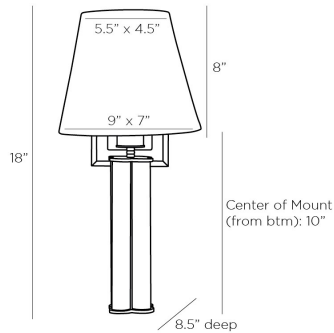

ARTERIOS

ECKART SCONCE

JAY JEFFERS

DJ49001-626
 H: 18 IN, W: 9 IN, D: 8.5 IN
 Antique Brass
 Contract Suitable As Is

There is strength in simplicity. The clear glass rods are capped in antique brass with a matching antique brass shade. This sexy sconce is perfect for any bathroom or hallway. A piece of jewelry for your walls. Damp-rated, although limited covered outdoor areas may affect finish.

APPEARANCE

Material	Antique Brass
Finish	Cotton, Glass, Iron, Linen
Top Coat/Sealant	Antique Brass, Clear, Off-White true

DIMENSIONS

Center Of Mount From Btm	10 IN
Shade	Top: 4.5 IN, Top: 5.5 IN, D: 7 IN, W: 9 IN, Side: 8 IN
Backplate Mount	H: 6 IN, W: 5 IN, D: 1 IN H: 5.5 IN, W: 4.5 IN

COMPLIANCY

UL/ETL	Yes
CB	Yes
RoHS	true

SHIPPING

Product Weight	5.5 LBS
Gross Weight 1	8.3 LBS
Gross Weight 2	5 LBS
Shipping Box 1	H: 9.4 IN, L: 18.1 IN, W: 14.6 IN
Shipping Box 2	H: 10 IN, L: 11 IN, W: 9 IN
Shipping Box 3	H: 0