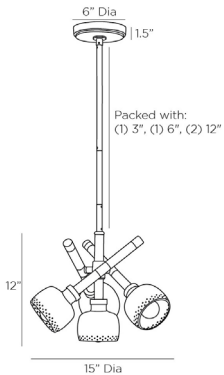

ARTERIOS

PAVO LARGE PENDANT

JAY JEFFERS

DJ42004

H: 16.5 IN, Dia: 15.00 IN

Vintage Brass, Dark Walnut

Contract Suitable As Is

This four light brass pendant is a combination of vintage brass, dark walnut and clear acrylic. Group them in a row over a dining table or mix it up and hang one over the end table next to a sofa. Finish will vary. Additional pipe available (PIPE-502). Damp-rated, although limited covered outdoor areas may affect finish.

APPEARANCE

	Vintage Brass
Material	Acrylic, Brass, Walnut Wood
Material Type	
Finish	Clear, Dark Walnut, Vintage Brass
Finish Will Vary	true
Top Coat/Sealant	false

DIMENSIONS

Pendant	H: 12 IN, Dia: 15.00 IN
Minimum Hanging Height	16.5 IN
Maximum Hanging Height	46.5 IN
Canopy	H: 1.5 IN, Dia: 6.00 IN

WIRING

	UL,EU,SA
Rating	Damp
Cord	10 FT, Clear/Silver, SVT
Socket	4, Type A - E26
Photographed Bulb	2" Frosted Globe Bulb
Maximum Watt	40
Voltage	110-120 V

CERTIFICATIONS

	Mexico
Certifications	Australia, European Union, United Arab Emirates, United States, Canada

COMPLIANCY

UL/ETL	Yes
CB	Yes
RoHS	true

SHIPPING

Product Weight	10 LBS
Gross Weight 1	17.82 LBS
Shipping Box 1	H: 28 IN, L: 19 IN, W: 14.5 IN
Shipping Box 3	H: 0

REPLACEMENT PARTS

Replacement Part 1	PIPE-502
Replacement Part 1 Dim	(1) 3", (1) 6", (1) 12"
Replacement Part 2	CANOPY-577
Replacement Part 2 Dim	1.5" x 6" Dia