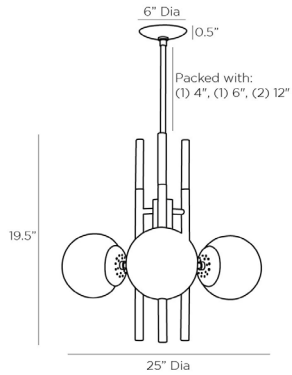

## OBERON CHANDELIER

89494

H: 24 IN, Dia: 25.00 IN

Antique Brass, Opal Glass

Contract Suitable As Is

A nod to classic mid-century design, the Oberon features opal seedy glass and opal glass globes that circle a steel frame with an antique brass finish. The steel pipes that the globes circumnavigate are encased in clear crystal, which peeks out from the tops and the bottoms of the globes and delivers luxe and style. Additional pipe available (PIPE-422). Damp-rated, although limited covered outdoor areas may affect finish.

### DIMENSIONS

Pendant	H: 19.5 IN, Dia: 23.00 IN
Minimum Hanging Height	24 IN
Maximum Hanging Height	48 IN
Canopy	H: 0.5 IN, Dia: 6.00 IN

### WIRING

	UL,EU,SA
Rating	Damp
Cord	10 FT, Black/White, SVT
Socket	3, Type B - E12
Photographed Bulb	Small Clear Tubular Bulb
Maximum Watt	40
Voltage	110-120 V

### REPLACEMENT PARTS

Replacement Part 1	PIPE-422
Replacement Part 1 Dim	(1) 4", (1) 6", (1) 12"
Replacement Part 2	CANOPY-601
Replacement Part 2 Dim	0.5" x 6"