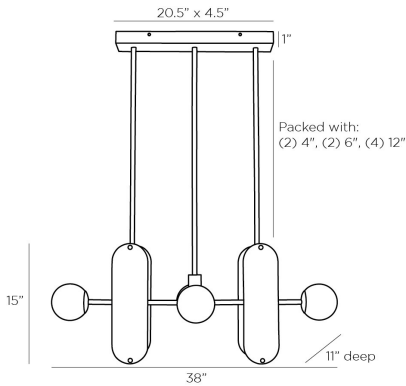

ARTERIOS

MARADONA PENDANT

89478

H: 17.5 IN, W: 38 IN, D: 11 IN

White Alabaster, Bronze

Contract Suitable As Is

The Maradona Pendant is an English bronze iron frame with white alabaster shades. Each globe/panel is integrated LED for ample light. Additional pipe available (PIPE-490). Damp-rated, although limited covered outdoor areas may affect finish. Alabaster will vary.

APPEARANCE

Material	Alabaster, Iron
Finish	English Bronze, White
Finish Will Vary	true
Top Coat/Sealant	true

DIMENSIONS

Pendant	H: 15 IN, W: 38 IN, D: 11 IN
Minimum Hanging Height	17.5 IN
Maximum Hanging Height	45.5 IN
Canopy	H: 1 IN, W: 20.5 IN, D: 4.5 IN

REPLACEMENT PARTS

Replacement Part 1	PIPE-490
Replacement Part 1 Dim	(1) 4", (1) 6", (1) 12"

CONTRACT

Contract Suitable	true
-------------------	------