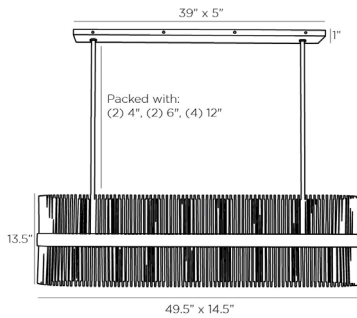

ARTERIOS

HOZIER OVAL CHANDELIER

89476
 H: 15.5 IN, W: 49.5 IN, D: 14.5 IN
 Antique Brass
 Contract Suitable As Is

Grand in sculptural form, this brilliant chandelier is crafted with hundreds of antique brass steel tubes. The main steel ring holds ten candelabra bulbs and is finished in bronze. The linear tubes are fitted in the main ring and match the hanging stem in an antique brass finish. Additional pipe available (PIPE-422). Damp-rated, although limited covered outdoor areas may affect finish.

APPEARANCE

Material Steel
 Finish Antique Brass, Bronze
 Top Coat/Sealant true

DIMENSIONS

Chandelier H: 13.5 IN, W: 49.5 IN, D: 14.5 IN
 Minimum Hanging Height 15.5 IN
 Maximum Hanging Height 37.5 IN
 Canopy H: 1 IN, W: 39 IN, D: 5 IN

WIRING

Rating UL,EU,SA
 Cord Damp
 Socket 10 FT, Black/White, SVT
 Socket 10, Type B - E12
 Photographed Bulb Small Clear Tubular Bulb
 Maximum Watt 40
 Voltage 110-120 V

CERTIFICATIONS

Certifications Mexico
 Australia, European Union, United Arab Emirates, United States, Canada

COMPLIANCY

UL/ETL Yes
 CB Yes
 RoHS true

SHIPPING

Shipping Requirements TruckShip
 Product Weight 57 LBS
 Gross Weight 1 65 LBS
 Shipping Box 1 H: 17.5 IN, L: 54.5 IN, W: 18.75 IN
 Shipping Box 3 H: 0

REPLACEMENT PARTS