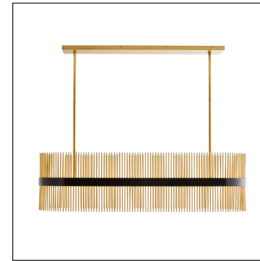

ARTERIOS

HOZIER OVAL CHANDELIER

89476
 H: 15.5 IN, W: 49.5 IN, D: 14.5 IN
 Antique Brass
 Contract Suitable As Is

Grand in sculptural form, this brilliant chandelier is crafted with hundreds of antique brass steel tubes. The main steel ring holds ten candelabra bulbs and is finished in bronze. The linear tubes are fitted in the main ring and match the hanging stem in an antique brass finish. Additional pipe available (PIPE-422). Damp-rated, although limited covered outdoor areas may affect finish.

APPEARANCE

Material Steel
 Finish Antique Brass, Bronze
 Top Coat/Sealant true

DIMENSIONS

Chandelier H: 13.5 IN, W: 49.5 IN, D: 14.5 IN
 Minimum Hanging Height 15.5 IN
 Maximum Hanging Height 37.5 IN
 Canopy H: 1 IN, W: 39 IN, D: 5 IN