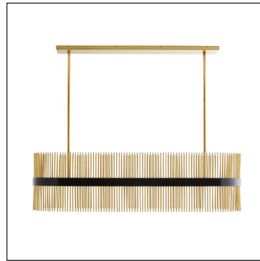

ARTERIOS

HOZIER OVAL CHANDELIER

89476
 H: 15.5 IN, W: 49.5 IN, D: 14.5 IN
 Antique Brass
 Contract Suitable As Is

Grand in sculptural form, this brilliant chandelier is crafted with hundreds of antique brass steel tubes. The main steel ring holds ten candelabra bulbs and is finished in bronze. The linear tubes are fitted in the main ring and match the hanging stem in an antique brass finish. Additional pipe available (PIPE-422). Damp-rated, although limited covered outdoor areas may affect finish.

APPEARANCE

Material Steel
 Finish Antique Brass, Bronze
 Top Coat/Sealant true

DIMENSIONS

Chandelier H: 13.5 IN, W: 49.5 IN, D: 14.5 IN
 Minimum Hanging Height 15.5 IN
 Maximum Hanging Height 37.5 IN
 Canopy H: 1 IN, W: 39 IN, D: 5 IN