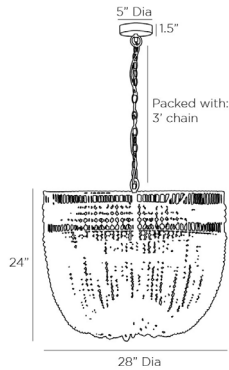

ARTERIOS

NINA CHANDELIER

85025
H: 27.5 IN, Dia: 28.00 IN
Natural Wood
Contract Suitable As Is

The Nina puts a twist on the classic empire silhouette, establishing a strong presence while remaining light and airy. The large-scale construction is crafted from hand-cut natural wooden beads strung along a natural abaca-wrapped white iron frame. Natural jute rope adding a rustic element to its feminine shape. This open-form structure allows the illumination from each of its six lights to generously peek out and cascade down while highlighting each layer. Finish will vary. Additional chain available (CHN-217).

APPEARANCE

Material	White Iron, Jute, Wood
Finish	Natural, White
Finish Will Vary	true
Top Coat/Sealant	false

DIMENSIONS

Chandelier	H: 24 IN, Dia: 28.00 IN
Minimum Hanging Height	27.5 IN
Maximum Hanging Height	63.5 IN
Canopy	H: 1.5 IN, Dia: 5.00 IN

WIRING

	UL,EU,SA
Rating	Indoor Only
Cord	10 FT, Clear/Silver, SVT
Socket	6, Type B - E12
Photographed Bulb	Clear Straight Tip Candelabra Bulb
Maximum Watt	40
Voltage	110-120 V

CERTIFICATIONS

Certifications	Mexico Australia, European Union, United Arab Emirates, United States, Canada
----------------	--

COMPLIANCY

UL/ETL	Yes
CB	Yes
RoHS	true

SHIPPING

Product Weight	18 LBS
Gross Weight 1	32 LBS
Shipping Box 1	H: 18 IN, L: 30 IN, W: 30 IN
Shipping Box 3	H: 0

REPLACEMENT PARTS

Replacement Part 1	CHN-217
Replacement Part 1 Dim	3'
Replacement Part 2	CANOPY-524
Replacement Part 2 Dim	1.5" x 5"