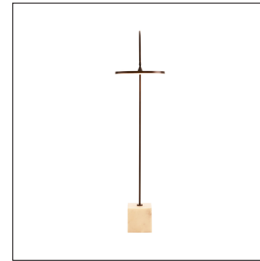

ARTERIOS

NURI FLOOR LAMP

79842
 H: 67 IN, W: 30.5 IN, D: 15 IN
 English Bronze, White Marble
 Contract Suitable As Is

The architectural style of the Nuri celebrates minimalist design with luxe materials. The slim profile features an arched silhouette of English bronze steel that seamlessly transitions into a white marble base. The matching steel disc conceals an LED strip with an even glow and easily pivots so you can direct the light accordingly. Finish and marble will vary.

APPEARANCE

Material Acrylic, Marble, Steel
 Finish English Bronze, White
 Finish Will Vary true
 Top Coat/Sealant true

DIMENSIONS

15.50
 Base H: 8 IN, W: 8 IN, D: 8 IN
 Foot Print W: 8 IN, D: 8 IN

WIRING

3C,AE,AU,EU,SA,UK,UL
 Rating Indoor Only
 LED Color Temp 3000K
 LED Lumens 2100
 Certification Note CANNOT BE REWIRED FOR INTL USE.
 Tilt Test 8 Degrees - UL
 Cord 12 FT, Back of Lamp Base, SPT-2, Taupe Fabric
 Socket 1, Integrated LED, White
 Switch Full Range Dimmer, On Line
 Maximum Watt 21
 Voltage 110-120 V
 LED Lifespan 30,000