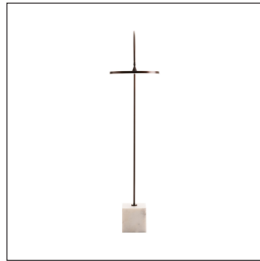

ARTERIOS

NURI FLOOR LAMP

79842
 H: 67 IN, W: 30.5 IN, D: 15 IN
 English Bronze, White Marble
 Contract Suitable As Is

The architectural style of the Nuri celebrates minimalist design with luxe materials. The slim profile features an arched silhouette of English bronze steel that seamlessly transitions into a white marble base. The matching steel disc conceals an LED strip with an even glow and easily pivots so you can direct the light accordingly. Finish and marble will vary.

APPEARANCE

Material Acrylic, Marble, Steel
 Finish English Bronze, White
 Finish Will Vary true
 Top Coat/Sealant true

DIMENSIONS

15.50
 Base H: 8 IN, W: 8 IN, D: 8 IN
 Foot Print W: 8 IN, D: 8 IN

WIRING

3C,AE,AU,EU,SA,UK,UL
 Rating Indoor Only
 LED Color Temp 3000K
 LED Lumens 2100
 Certification Note CANNOT BE REWIRED FOR INTL USE.
 Tilt Test 8 Degrees - UL
 Cord 12 FT, Back of Lamp Base, SPT-2, Taupe Fabric
 Socket 1, Integrated LED, White
 Switch Full Range Dimmer, On Line
 Maximum Watt 21
 Voltage 110-120 V
 LED Lifespan 30,000