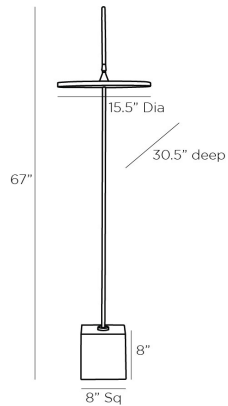

ARTERIOS

NURI FLOOR LAMP

79842
 H: 67 IN, W: 30.5 IN, D: 15 IN
 English Bronze, White Marble
 Contract Suitable As Is

The architectural style of the Nuri celebrates minimalist design with luxe materials. The slim profile features an arched silhouette of English bronze steel that seamlessly transitions into a white marble base. The matching steel disc conceals an LED strip with an even glow and easily pivots so you can direct the light accordingly. Finish and marble will vary.

APPEARANCE

Material Acrylic, Marble, Steel
 Finish English Bronze, White
 Finish Will Vary true
 Top Coat/Sealant true

DIMENSIONS

15.50
 Base H: 8 IN, W: 8 IN, D: 8 IN
 Foot Print W: 8 IN, D: 8 IN

WIRING

3C,AE,AU,EU,SA,UK,UL
 Rating Indoor Only
 LED Color Temp 3000K
 LED Lumens 2100
 Certification Note CANNOT BE REWIRED FOR INTL USE.
 Tilt Test 8 Degrees - UL
 Cord 12 FT, Back of Lamp Base, SPT-2, Taupe Fabric
 Socket 1, Integrated LED, White
 Switch Full Range Dimmer, On Line
 Maximum Watt 21
 Voltage 110-120 V
 LED Lifespan 30,000