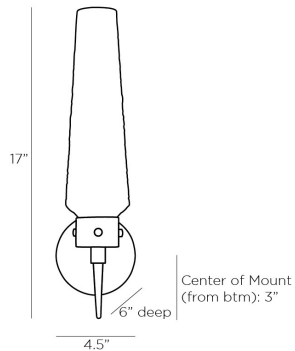

## OMAHA SCONCE

49851  
H: 17 IN, W: 4.5 IN, D: 6 IN  
Textured Frosted Glass, Antique Brass  
Contract Suitable As Is

The Omaha presents a torchiere silhouette that finds traditional inspiration in modern form. An antique brass iron foundation sets the stage for the frosted torchiere-style glass shade of this sconce that tapers upward. The finial tapers downward and features a forged pattern that complements the frosted texture of the shade. Damp-rated, although limited covered outdoor areas may affect finish.

### DIMENSIONS

Center Of Mount From Btm	3 IN
Backplate	Dia: 4.50 IN, D: 1 IN
Mount	Dia: 4.00 IN