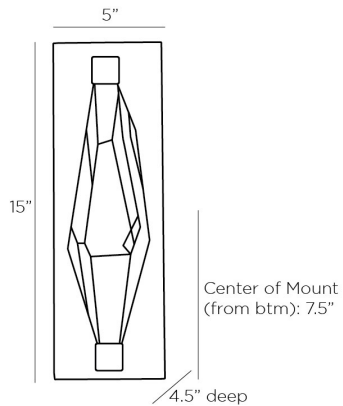

# ARTERIO RS

## MAISIE SCONCE

49841  
 H: 15 IN, W: 5 IN, D: 4.5 IN  
 Antique Brass  
 Contract Suitable As Is

Inspired by natural faceted crystal, brings to life the overtly organic design of the Masie. The angular construction of this sconce is crafted from clear seedy crystal framed by antique brass iron with brackets that mimic the faceted form. The illumination plays with the colors of the finish, offering a slight brass tint of brass to the crystal when in use. Damp-rated, although limited covered outdoor areas may affect finish.

### DIMENSIONS

Center Of Mount From Btm 7.5 IN  
 Backplate H: 15 IN, W: 5 IN, D: 1 IN  
 Mount H: 14.5 IN, W: 4.5 IN

### SHIPPING

Product Weight 8 LBS  
 Gross Weight 1 9.1 LBS  
 Shipping Box 1 H: 11.5 IN, L: 17 IN, W: 6.5 IN  
 Shipping Box 3 H: 0