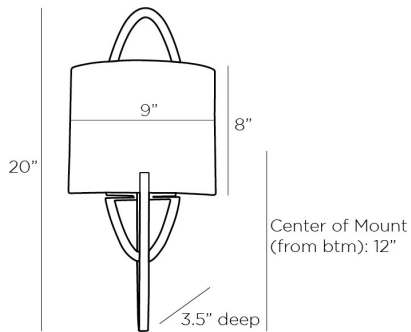

ARTERIOS

OBRA SCONCE

49799

H: 20 IN, W: 9 IN, D: 3.5 IN
White Gesso, White Linen
Contract Suitable As Is

With a geometric, abstract-style profile, the Obra channels a modern Bauhaus aesthetic. The slender silhouette is composed of a white gesso steel foundation with a white linen demilune shade. The oval shape of the backing complements the style of the half-moon shape of the shade, and the different finishes create a monochromatic story for this piece. Finish will vary. Damp-rated, although limited covered outdoor areas may affect finish.

APPEARANCE

Material	Linen, Steel
Finish	White, White Gesso
Finish Will Vary	true
Top Coat/Sealant	true

DIMENSIONS

Center Of Mount From Btm	8
Center Of Mount From Btm	12 IN
Backplate	H: 8 IN, W: 4.5 IN, D: 1 IN
Mount	H: 7.5 IN, W: 4 IN

WIRING

Rating	UL,EU,SA
Rating	Damp
Cord	1 FT, Black/White, SVT
Socket	1, Type B - E12
Photographed Bulb	Clear Straight Tip Candelabra Bulb
Maximum Watt	40
Voltage	110-120 V

CERTIFICATIONS

Certifications	Mexico Australia, United States, Canada
----------------	--

COMPLIANCY

UL/ETL	Yes
RoHS	false

SHIPPING

Shipping Requirements	Prop65
Product Weight	5 LBS
Gross Weight 1	9 LBS
Shipping Box 1	H: 7.5 IN, L: 23 IN, W: 12 IN
Shipping Box 3	H: 0

ADDITIONAL INFO

Hanging Orientation	Horizontal and Vertical
---------------------	-------------------------