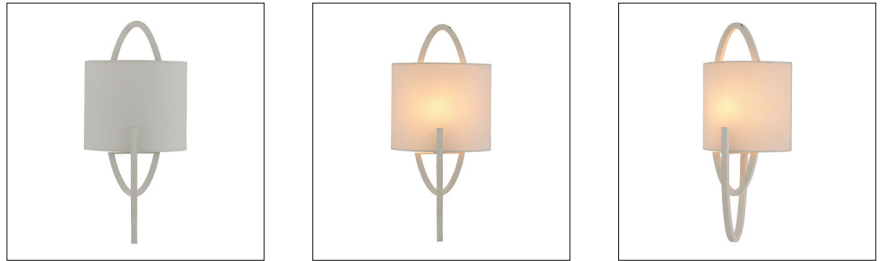

ARTERIOS

OBRA SCONCE

49799

H: 20 IN, W: 9 IN, D: 3.5 IN
White Gesso, White Linen
Contract Suitable As Is

With a geometric, abstract-style profile, the Obra channels a modern Bauhaus aesthetic. The slender silhouette is composed of a white gesso steel foundation with a white linen demilune shade. The oval shape of the backing complements the style of the half-moon shape of the shade, and the different finishes create a monochromatic story for this piece. Finish will vary. Damp-rated, although limited covered outdoor areas may affect finish.

APPEARANCE

Material	Linen, Steel
Finish	White, White Gesso
Finish Will Vary	true
Top Coat/Sealant	true

DIMENSIONS

Center Of Mount From Btm	8
Center Of Mount From Btm	12 IN
Backplate	H: 8 IN, W: 4.5 IN, D: 1 IN
Mount	H: 7.5 IN, W: 4 IN

WIRING

Rating	UL,EU,SA
Rating	Damp
Cord	1 FT, Black/White, SVT
Socket	1, Type B - E12
Photographed Bulb	Clear Straight Tip Candelabra Bulb
Maximum Watt	40
Voltage	110-120 V

CERTIFICATIONS

Certifications	Mexico Australia, United States, Canada
----------------	--