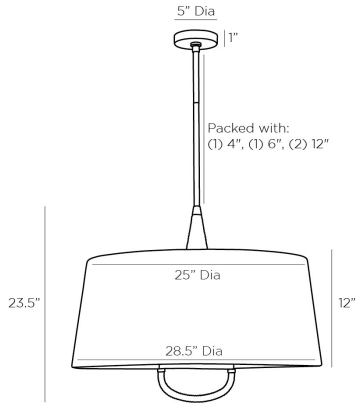

## MIDDLEBURY PENDANT

49789

H: 28.5 IN, Dia: 28.50 IN

Natural Cotton String

Contract Suitable As Is

The Middlebury pairs feminine form and masculine materials to create the distinct design of this pendant. The unique, rustic style of the shade is crafted from natural cotton string with a white linen lining and a matching diffuser, concealing six lights but exposing a brown leather-wrapped decorative handle — balancing differing tones and textures. Suspended from an antique brass steel pipe and complete with a taupe cloth cord. Finish will vary. Additional pipe available (PIPE-422). Damp-rated, although limited covered outdoor areas may affect finish.

### DIMENSIONS

Pendant	H: 23.5 IN, Dia: 28.50 IN
Minimum Hanging Height	28.5 IN
Maximum Hanging Height	58.5 IN
Canopy	H: 1 IN, Dia: 5.00 IN