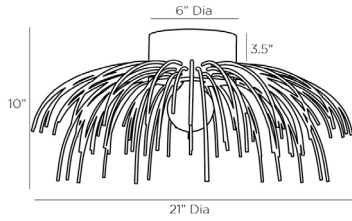

ARTERIOS

MARGARET FLUSH MOUNT

49785

H: 10 IN, Dia: 21.00 IN

Blackened Iron, Off-White Linen

Contract Suitable As Is

The Margaret defies classic flush mount expectations with an explosive design. Completely crafted from steel, this fixture features an umbrella-shaped form of curved rods finished in antique brass. The parasol structure envelops a single socket for whatever size globe you deem appropriate. Damp-rated, although limited covered outdoor areas may affect finish.

APPEARANCE

Material	Steel
Finish	Antique Brass
Top Coat/Sealant	true

DIMENSIONS

Body	H: 6.5 IN, Dia: 21.00 IN
Canopy	H: 3.5 IN, Dia: 6.00 IN

WIRING

	UL,EU,SA
Rating	Damp
Cord	1 FT, Black/White, SVT
Socket	1, Type A - E26
Photographed Bulb	3" Frosted Globe Bulb
Maximum Watt	60
Voltage	110-120 V

CERTIFICATIONS

Certifications	Mexico Australia, European Union, United Arab Emirates, United States, Canada
----------------	--

COMPLIANCY

UL/ETL	Yes
CB	Yes
RoHS	true

SHIPPING

Product Weight	8 LBS
Gross Weight 1	12.5 LBS
Shipping Box 1	H: 12.8 IN, L: 24.2 IN, W: 24.2 IN
Shipping Box 3	H: 0