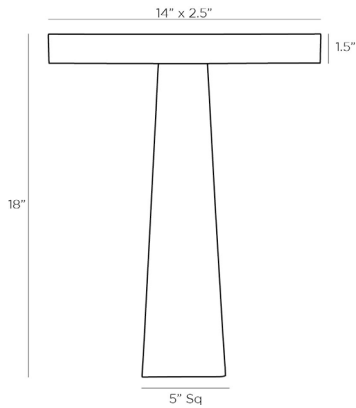

## OSBERT LAMP

49782  
 H: 18 IN, W: 14 IN, D: 5 IN  
 English Bronze, Black Marble  
 Contract Suitable As Is

An exercise in the balance of materials and the execution of modern design is unveiled in the Osbert. The minimalist T-shape profile is constructed of a sleek steel top and a robust black marble base. The steel top features an English bronze finish and neatly conceals an LED strip for an ultra-modern look. Finish and marble will vary.

### DIMENSIONS

Foot Print W: 5 IN, D: 5 IN

### SHIPPING

Product Weight 20.5 LBS  
 Gross Weight 1 23 LBS  
 Shipping Box 1 H: 21.65 IN, L: 17 IN, W: 7.28 IN  
 Shipping Box 3 H: 0