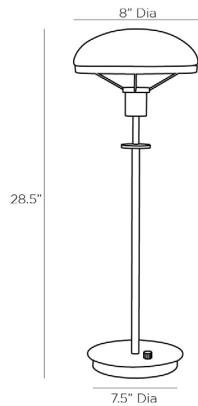

ARTERIOS

OTHELLO LAMP

49781
H: 28.5 IN, Dia: 8.00 IN
English Bronze
Contract Suitable As Is

The machined look of the Othello speaks to elements of Bauhaus style. The banker's lamp silhouette is crafted from an English bronze steel base with an opal glass shade. An LED light is concealed in the glass shade for a more modern appeal. When in use, the light helps illuminate the delicate intricacies of the opal glass.

APPEARANCE

Material Glass, Steel
Finish English Bronze, Opal
Top Coat/Sealant true

DIMENSIONS

Foot Print Dia: 7.50 IN

WIRING

3C,AE,AU,EU,SA,UK,UL
Rating Indoor Only
LED Color Temp 3000K
LED Lumens 660
Certification Note
Tilt Test 10 Degrees - AU
Cord 1 FT, Back of Lamp Base, Black Cloth, SPT-2
Socket 1, Bronze, Integrated LED
Switch At Base, Full Range Dimmer
Maximum Watt 10
Voltage 110-120 V
LED Lifespan 30,000

CERTIFICATIONS

Certifications Mexico
United States, Canada

COMPLIANCY

UL/ETL Yes
RoHS true

SHIPPING

Product Weight 8.5 LBS
Gross Weight 1 10.2 LBS
Shipping Box 1 H: 27 IN, L: 13 IN, W: 11.22 IN
Shipping Box 3 H: 0