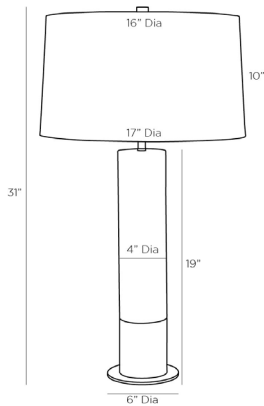

ARTERIOS

NASHIK LAMP

49771-550
H: 31 IN, Dia: 17.00 IN
White Alabaster, Bronze
Contract Suitable As Is

Simplicity and elegance define the Nashik. The minimalist column shape is crafted from white alabaster and features a bronze steel cuff that blends seamlessly into the base. When illuminated, the brilliant organic, variegated textures are put on display. Topped with an off-white microfiber drum shade and a bronze cylinder finial. Finish will vary.

APPEARANCE

Material	Off-White Alabaster, Cotton, Microfiber, Steel
Finish	Bronze, Off-White, White
Finish Will Vary	true
Top Coat/Sealant	true
Finial Description	Bronze Cylinder
Finial Dimension	2" x 1"

DIMENSIONS

Shade	Top: 16.00 IN, Dia: 17.00 IN, Side: 10 IN
Body	H: 19 IN, Dia: 4.00 IN
Base	H: 0.25 IN, Dia: 6.00 IN
Neck	H: 2.5 IN, Dia: 1.00 IN
Foot Print	Dia: 6.00 IN
Harp	9" Bronze IN

WIRING

Rating	3C,AE,AU,EU,SA,UK,UL
Tilt Test	Indoor Only
Cord	10 Degrees - AU 8 FT, Back of Lamp Base, Black Cloth, SPT-2
Socket	1, Brass, Type A - E26
Switch	3-Way Rotary, At Socket
Maximum Watt	150
Voltage	110-120 V